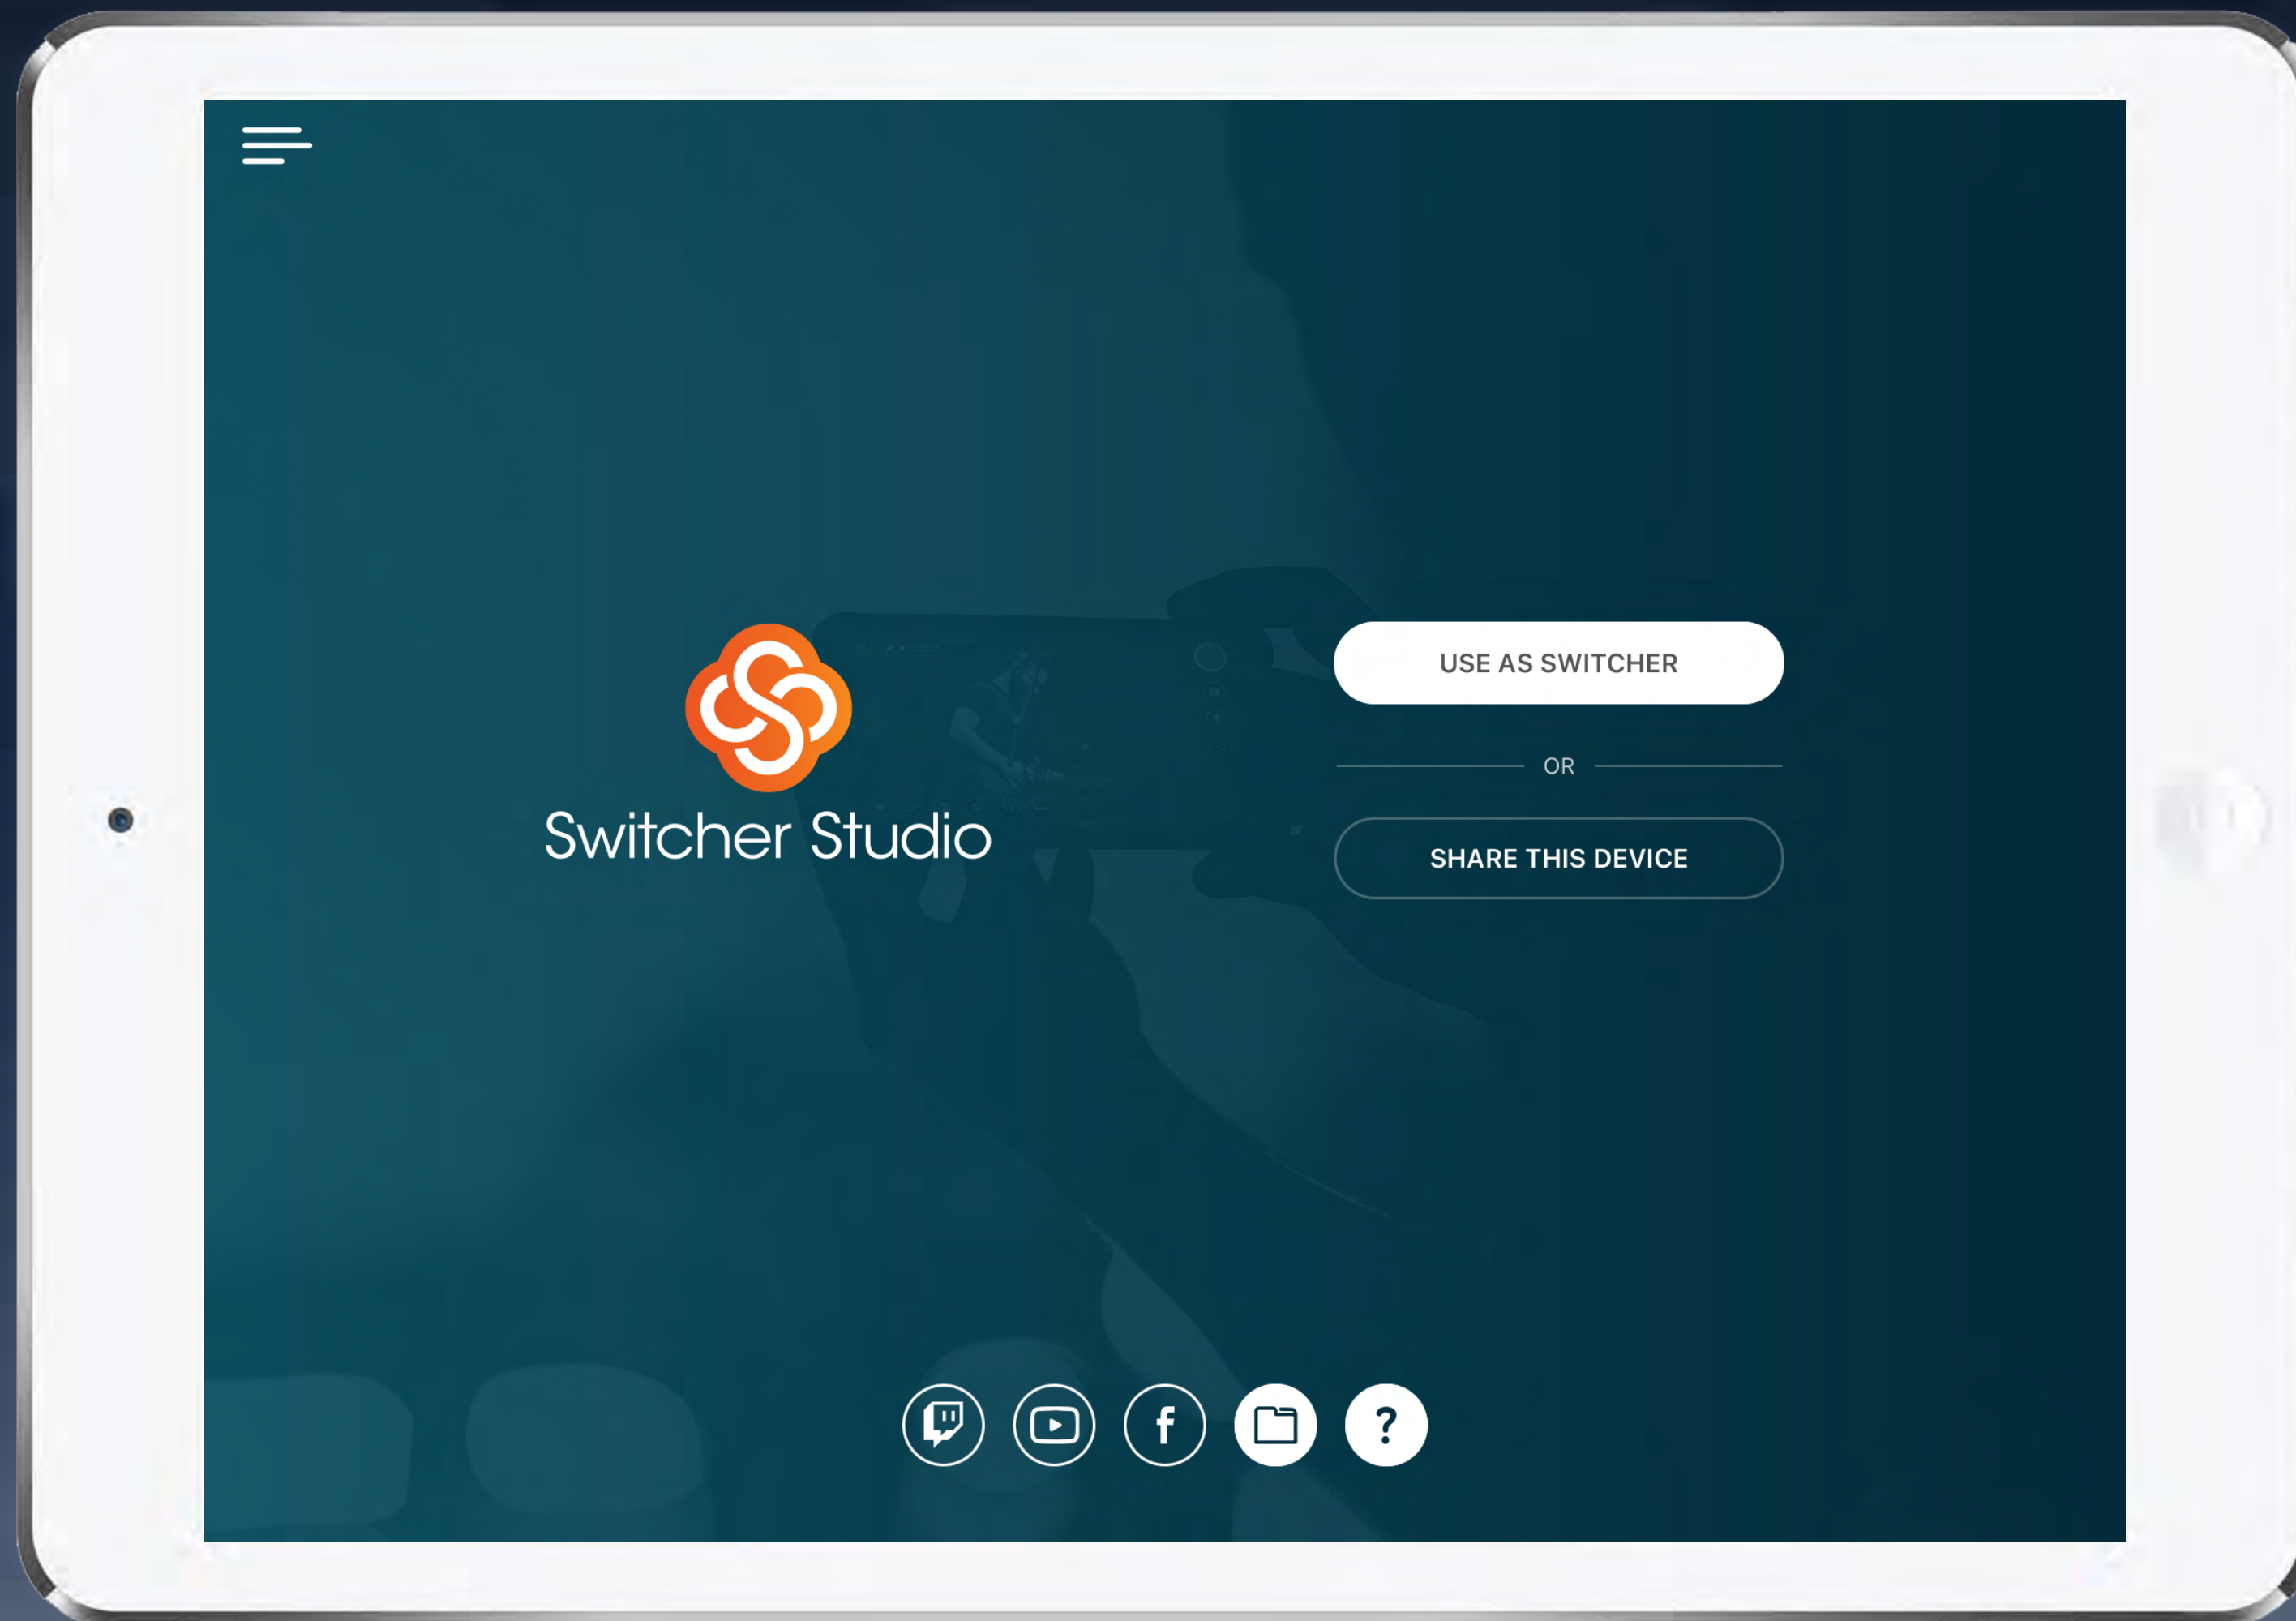

LOG IN

CREATE ACCOUNT

OR

SHARE THIS DEVICE

Switcher Studio

USE AS SWITCHER

OR

SHARE THIS DEVICE